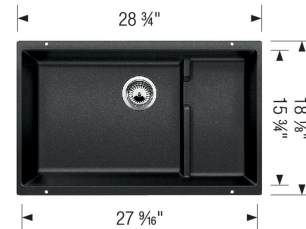

### Design and Planning Tips

- Min cabinet size: 33 in
- Bowl depth: 7,87 in ( 200.0 mm )

What is included:  
Installation instructions  
Cut-out template  
Limited Lifetime Warranty

Undermount installation only  
Minimum cabinet size: 33"  
Cut-out Dimensions:  
Cut-out Length: 27.81"  
Cut-out Width: 16"  
Cut-out Below Counter Depth: 8.66"  
Sink Bowl Dimensions:  
Sink Bowl Length (left-to-right): 27.56"  
Sink Bowl Width (front-to-back): 15.75"  
Sink Bowl Depth: 7.87"  
Drain hole compatible with 3.5" strainers or waste flanges  
Codes/Standards: CSA B45.8-18/IAPMO Z403-2018